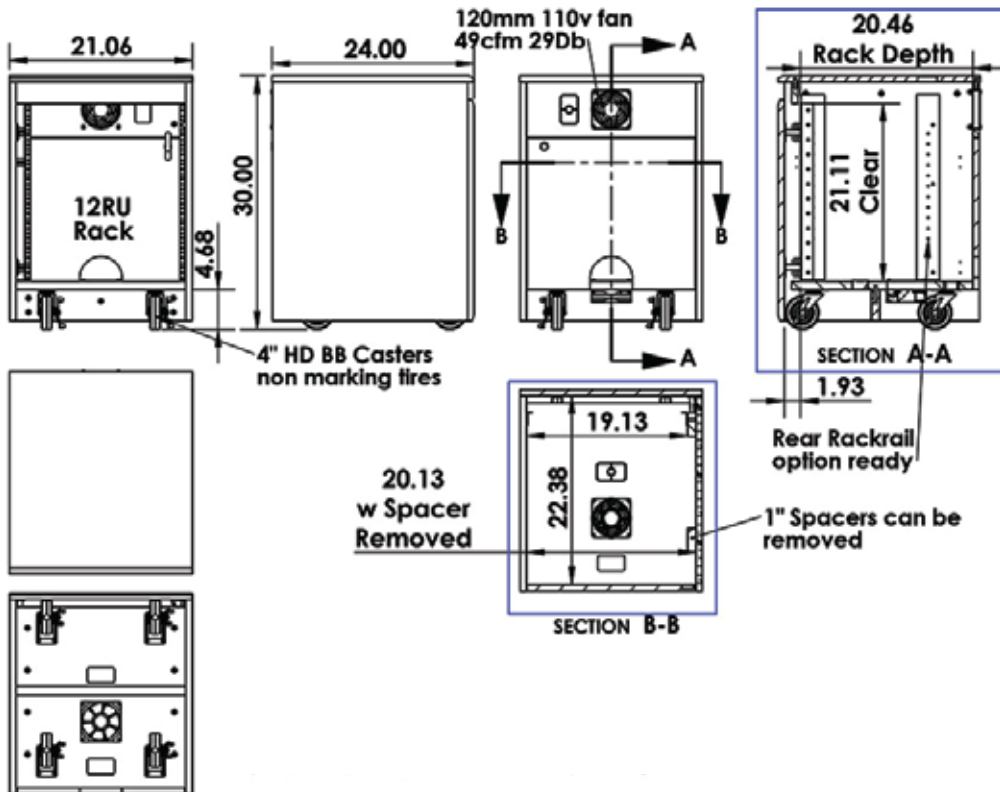

Standard Features

- Thermowrap surf(x) finish
- Locking front and rear doors
- RR12 12U front and rear rack rails
- FAN Quiet cooling fan
- 4" heavy duty casters (2 locking)
- Can be butted together to span a room or wall
- Ships assembled

Options

- MM1232 Monitor and camera mount (12" - 32")
- PM2-S Single monitor mount (37"-60" – 200 lbs max)
- PB Six outlet power bar with 10 ft. cord
- TVCB Camera bracket for freestanding or wall mount TV's
- CS Wall mount camera or codec shelf
- FAN Additional quiet cooling fan
- 9107 Lacing bar (19" long)
- 9031 Vented metal shelf
- 9041 Sliding shelf
- 9052 Sliding drawer
- MAGKEY Additional key for hidden locks
- LEV4AX4 4x Levelers for non-mobile applications

Specifications

Model: CR1000EX
 Width: 21"
 Depth: 24"
 Height: 30"

Finishes

Other finishes are available. Check website.

The information contained in this drawing is the sole property of Audio Visual Furniture International. Any reproduction in part or as a whole without the written permission of Audio Visual Furniture International is prohibited. AVFI can build or modify stock configurations to suit customer specifications. Please contact us to discuss how this service can help meet your needs. Some quantity restrictions may apply. Specification subject to change without notice. Computers, cameras, monitors, etc. are shown to illustrate product usage and are not included unless otherwise noted.